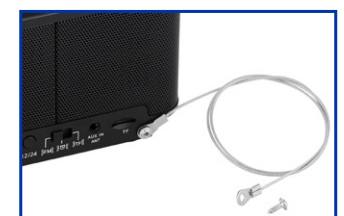

Fast Charging Technology

**Bodmin**  
Multi-Function Alarm Clock with Wireless Charging & Speaker  
EH50768 - EU PLUG (BLACK) | EH50769 - UK PLUG (BLACK)

**Bodmin**

Multi-Function Alarm Clock with Wireless Charging & Speaker

- ➔ Built-in Latest Wireless Connection Technology & Able to Pair with Almost All Compatible Devices
- ➔ Highest Quality Speaker - 5 Wattage Full Frequency Loudspeaker each for Dynamic Audio
- ➔ Hassle-free Wireless Charger with Fast Charging Technology feature & Compatibles with Almost All Support Devices
- ➔ Available setting of Wireless pairing, Dual Alarm Clock setting, Snooze Alarm Mode, AUX Audio & FM Radio, TF Card and Double USB Port for wire-style pairing
- ➔ Ultra Large LCD Display with Anti-Scratch Screen, adjustable LCD Screen Brightness and Day, Time details display
- ➔ Back-up Clock Memory with 2x 1.5V AAA Batteries
- ➔ Optional USB Type-C Adaptor & Screw fixing point with Anti-Theft Cable
- ➔ Battery Slot with Secured Cover

Available Setting Options

Optional USB Type-C Adaptor

Optional Screw Type Anti-Theft Cable